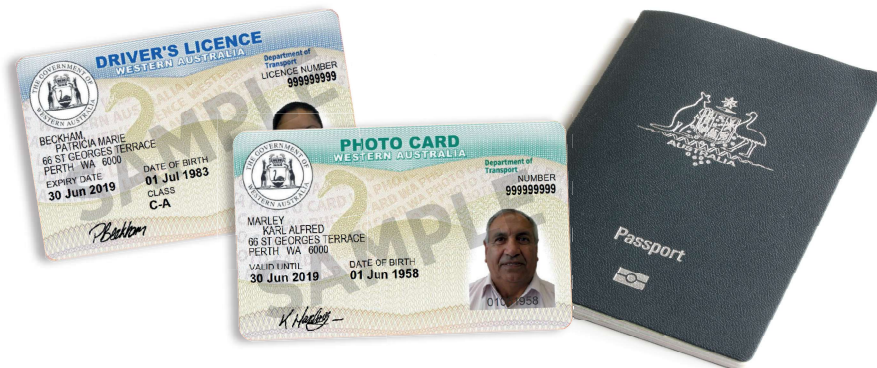

Banned Drinkers Register

is law in the Kimberley

To buy takeaway alcohol, you must present approved photo ID

- ✓ a current Australian or international drivers licence
- ✓ a current Australian or international passport
- ✓ an Australian Proof of Age card (includes WA Photo Card and Australia Post Keypass)

A full list of approved ID is available online

Remember No ID, no purchase