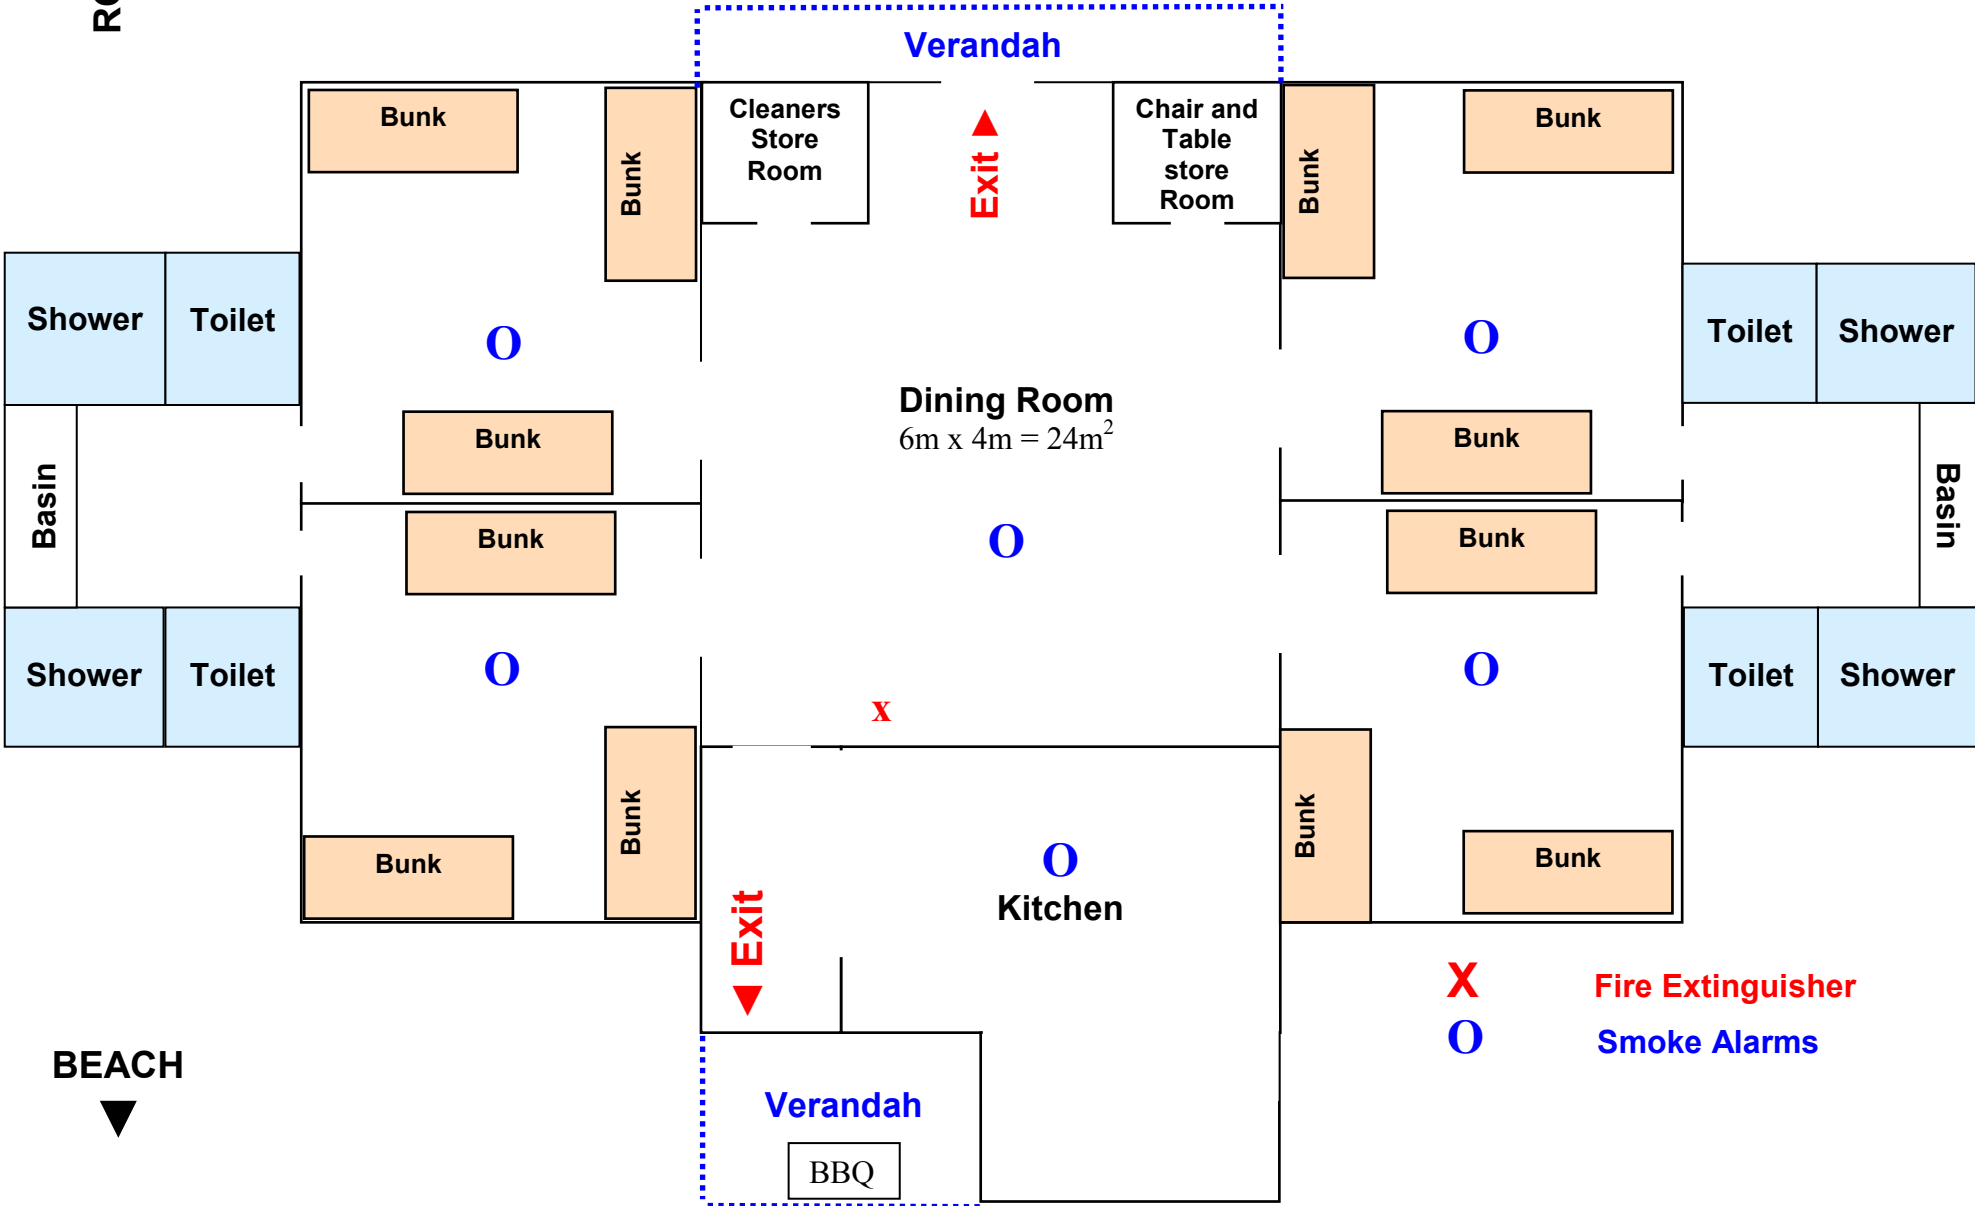

Woodman Point

JERVOISE DORMITORY

(24 beds)
4 rooms of 6 beds

BEACH

X Fire Extinguisher
O Smoke Alarms