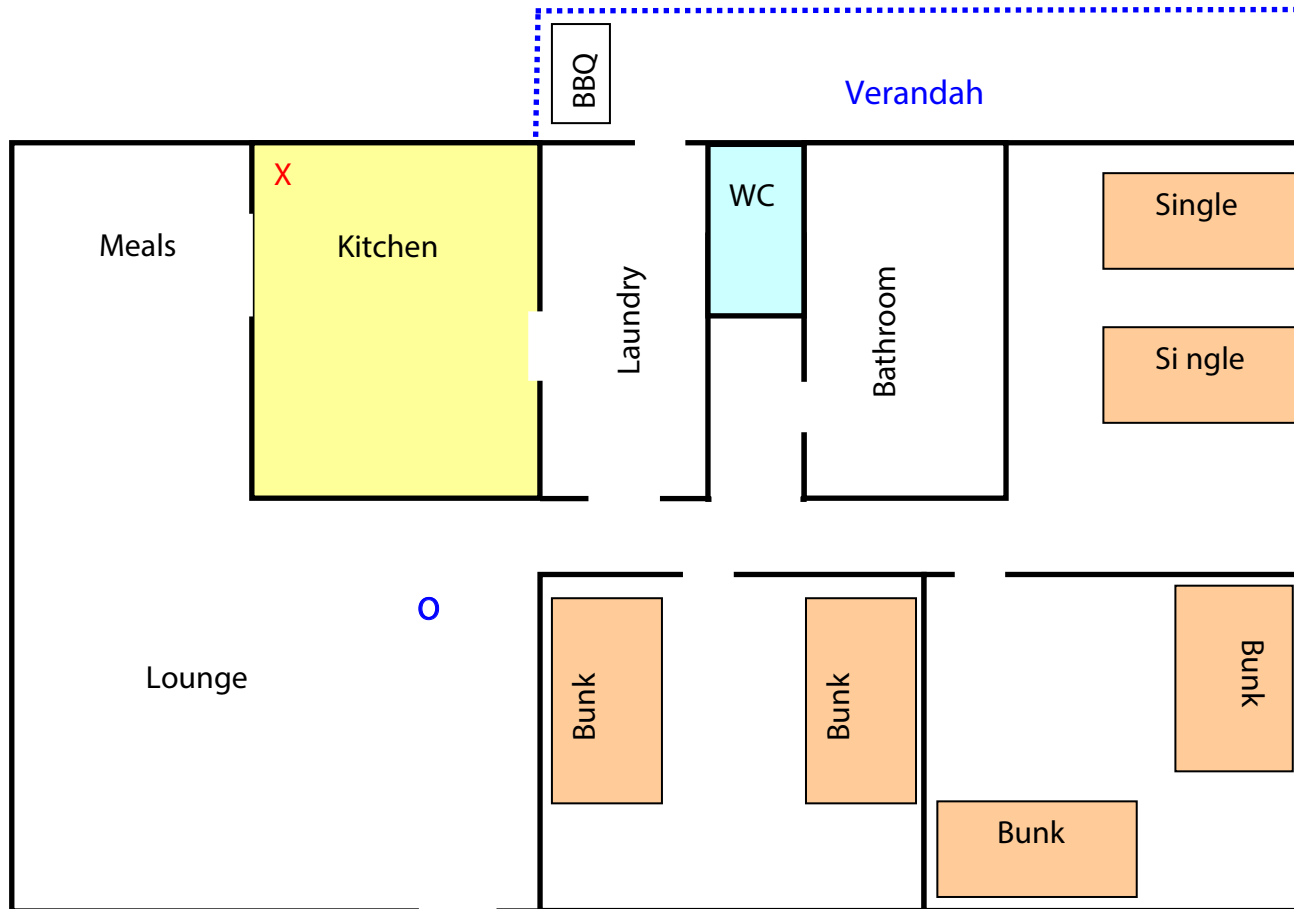

Woodman Point Recreation Camp

TUART COTTAGE

(10 beds)

2 rooms of 4 beds

1 room of 2 single beds

BEACH

X Fire Extinguisher

O Smoke Alarm

ROAD